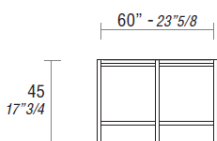

**Top:** sablé lacquered top in MDF.

**Structure:** chromed or matt White Snow powder coated structure.

**DIMENSIONS**

*DOLLY, Ø 45 H50 coffee table.*

*DOLLY, Ø 60 H45 coffee table.*

*DOLLY, Ø 100 H26 coffee table.*