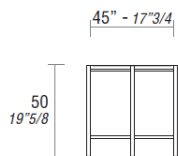

**Top:** sablé lacquered top in MDF.

**Structure:** chromed or matt White Snow powder coated structure.

**DIMENSIONS**

*DOLLY, Ø 45 H50 coffee table.*

*DOLLY, Ø 60 H45 coffee table.*

*DOLLY, Ø 100 H26 coffee table.*