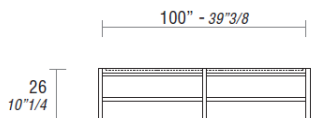

**Top:** sablé lacquered top in MDF.

**Structure:** chromed or matt White Snow powder coated structure.

**DIMENSIONS**

*DOLLY, Ø 45 H50 coffee table.*

*DOLLY, Ø 60 H45 coffee table.*

*DOLLY, Ø 100 H26 coffee table.*