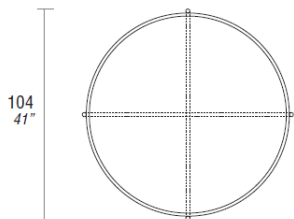

**Top:** sablé lacquered top in MDF.

**Structure:** chromed or matt White Snow powder coated structure.

**DIMENSIONS**

*DOLLY, Ø 45 H50 coffee table.*

*DOLLY, Ø 60 H45 coffee table.*

*DOLLY, Ø 100 H26 coffee table.*